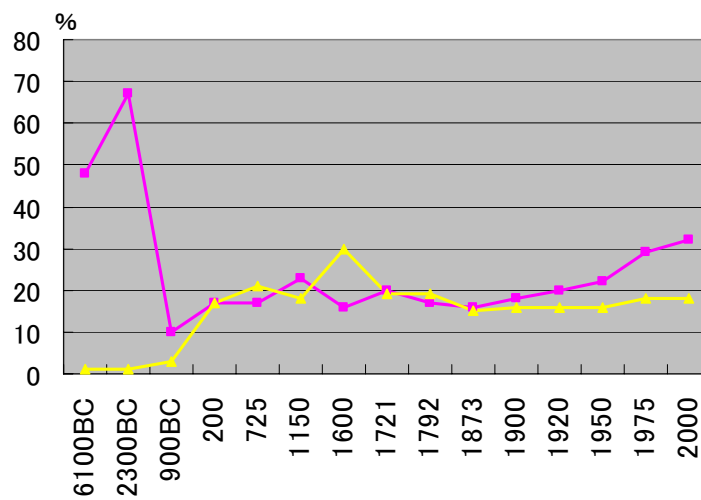

Regional Distribution